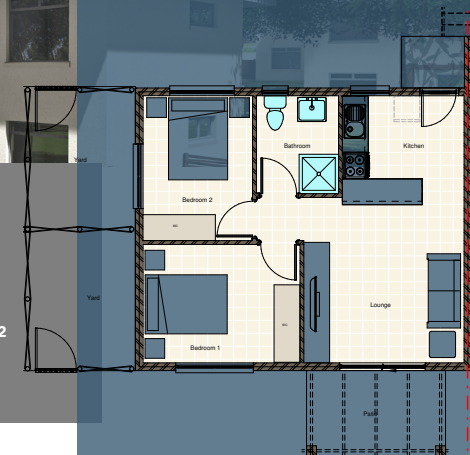

Selling for R 940 000

2 Bedroom • 1 Bathroom • Patio • Shower Over Bath

OYSTER 2 - 72.9m (55.7m² Floor area + 3.9m² Patio + 13.3m² Drying yard)

R8 500 MONTHLY RENTAL

Year1	Year 2	Year 3	Year 4	Year 5
8.20%	8.59%	9.60%	10.51%	11.74%

2 Bedroom • 1 Bathroom • Patio • Shower Over Bath • Granite Tops

OYSTER 2 DELUXE - 72.9m (55.7m² Floor area + 3.9m² Patio + 13.3m² Drying yard)

R9 000 MONTHLY RENTAL

Year1	Year 2	Year 3	Year 4	Year 5
8.38%	8.74%	9.77%	10.90%	12.16%

Selling for R 850 000

2 Bedroom • 1 Bathroom • Shower • Patio

WEAVER - 62.8m² (44.8m² Floor area + 7.7m² Drying yard + 6.3m² Patio)

R7 800 MONTHLY RENTAL

Year1	Year 2	Year 3	Year 4	Year 5
8.27%	8.65%	9.67%	10.80%	12.06%