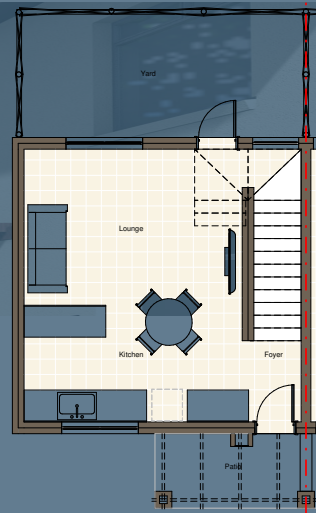

Selling for R 940 000

2 Bedroom • 1 Bathroom • Patio • Shower Over Bath

OYSTER 2 - 72.9m (55.7m² Floor area + 3.9m² Patio + 13.3m² Drying yard)

R8 500 MONTHLY RENTAL

Year1	Year 2	Year 3	Year 4	Year 5
8.20%	8.59%	9.60%	10.51%	11.74%

Selling for R 820 000

2 Bedroom • 1 Bathroom • Shower

FINCH - 53m² (45m² Floor area + 8m² Drying yard)

R7 000 MONTHLY RENTAL

Year1	Year 2	Year 3	Year 4	Year 5
8.38%	8.74%	9.79%	10.96%	12.25%

Selling for R 985 000

2 Bedroom • 1 Bathroom • Patio • Shower Over Bath • Granite Tops

OYSTER 2 DELUXE - 72.9m (55.7m² Floor area + 3.9m² Patio + 13.3m² Drying yard)

R9 000 MONTHLY RENTAL

Year1	Year 2	Year 3	Year 4	Year 5
8.38%	8.74%	9.77%	10.90%	12.16%

Selling for R 850 000

2 Bedroom • 1 Bathroom • Shower • Patio

WEAVER - 62.8m² (44.8m² Floor area + 7.7m² Drying yard + 6.3m² Patio)

R7 800 MONTHLY RENTAL

Year1	Year 2	Year 3	Year 4	Year 5
8.27%	8.65%	9.67%	10.80%	12.06%