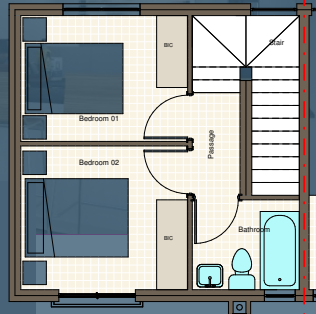

Selling for R 940 000

2 Bedroom • 1 Bathroom • Patio • Shower Over Bath

OYSTER 2 - 72.9m (55.7m² Floor area + 3.9m² Patio + 13.3m² Drying yard)

R8 500 MONTHLY RENTAL

Year1	Year 2	Year 3	Year 4	Year 5
8.20%	8.59%	9.60%	10.51%	11.74%

Selling for R 820 000

2 Bedroom • 1 Bathroom • Shower

FINCH - 53m² (45m² Floor area + 8m² Drying yard)

R7 000 MONTHLY RENTAL

Year1	Year 2	Year 3	Year 4	Year 5
8.38%	8.74%	9.79%	10.96%	12.25%

Selling for R 985 000

2 Bedroom • 1 Bathroom • Patio • Shower Over Bath • Granite Tops

OYSTER 2 DELUXE - 72.9m (55.7m² Floor area + 3.9m² Patio + 13.3m² Drying yard)

R9 000 MONTHLY RENTAL

Year1	Year 2	Year 3	Year 4	Year 5
8.38%	8.74%	9.77%	10.90%	12.16%

Selling for R 850 000

2 Bedroom • 1 Bathroom • Shower • Patio

WEAVER - 62.8m² (44.8m² Floor area + 7.7m² Drying yard + 6.3m² Patio)

R7 800 MONTHLY RENTAL

Year1	Year 2	Year 3	Year 4	Year 5
8.27%	8.65%	9.67%	10.80%	12.06%